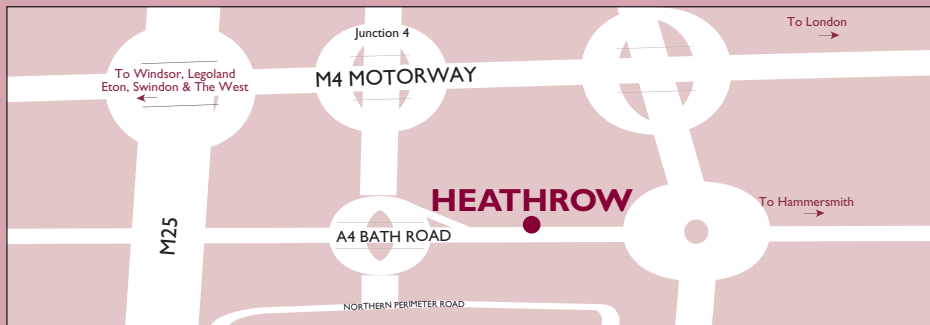

Radisson Edwardian Heathrow Hotel ★★★★★

140 Bath Road, Hayes,
Middlesex UB3 5AW
Telephone: +44 (0)20 8759 6311
Facsimile: +44 (0)20 8759 4559
Email: resreh@radisson.com
www.radissonedwardian.com

The award-winning Radisson Edwardian Heathrow Hotel is situated minutes from Heathrow Airport. The hotel is lavishly designed and decorated with Oriental artefacts, specially commissioned artwork and designer furniture. The facilities provide the perfect place for entertaining and meetings on a grand scale.

Travel

Car Park ☐ Hotel car park available - charges apply (£10 for 24 hours)

Underground Heathrow Airport: Piccadilly line

Hotel to Heathrow Airport

Terminals 1, 2 & 3 4

Distance 5 minutes 8 minutes

Facilities and services	Number of bedrooms	Air conditioning – bedrooms	Air conditioning – conference rooms	In room safe	Mobile phone hire	In room bar	Modem/ broadband access	ISDN in conference rooms on request	Personal phone number with voicemail	Satellite and pay movies	Trouser press	Iron/ironing board	Business centre services	Gym	Car valet service	Wireless
	459	✓	✓	✓	✓	✓	✓	✓	✓	✓	✓	✓	✓	✓	✓	✓

Capacity

Bedrooms Suites 17; Deluxe 101; Standard 294; Single 47

Events 42 conference and meeting rooms. Capacity of up to 700 people

Radisson
EDWARDIAN
HEATHROW